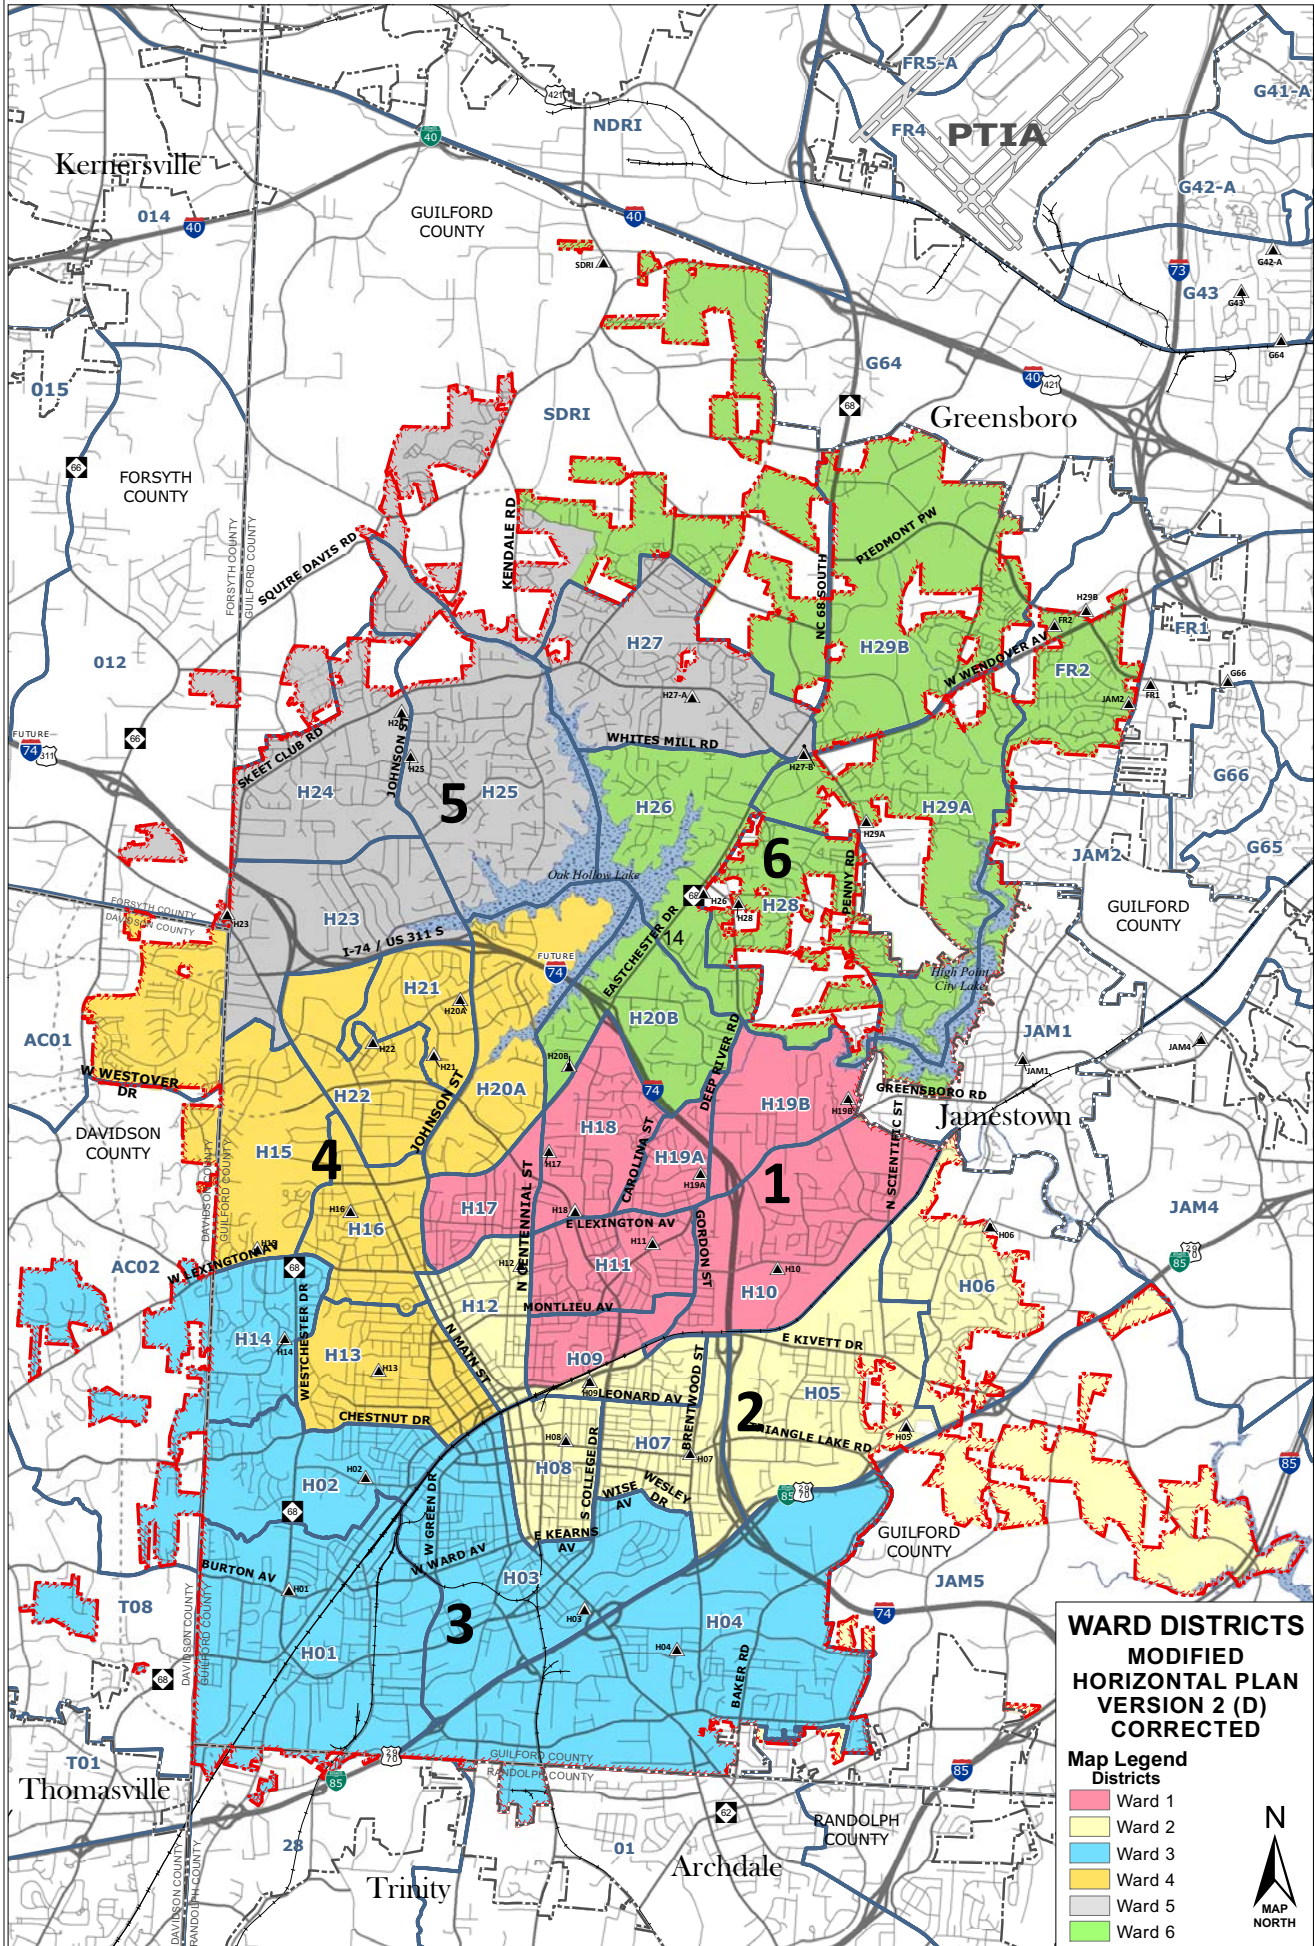

CITY OF HIGH POINT WARDS MODIFIED HORIZONTAL PLAN - VERSION 2 (D) CORRECTED

WARD DISTRICTS MODIFIED HORIZONTAL PLAN VERSION 2 (D) CORRECTED

- Map Legend**
- Districts**
- Ward 1
 - Ward 2
 - Ward 3
 - Ward 4
 - Ward 5
 - Ward 6

Detail Area Map

WARD DISTRICTS MODIFIED HORIZONTAL PLAN VERSION 2 (D) CORRECTED

Map Legend

- Districts**
- Ward 1
 - Ward 2
 - Ward 3
 - Ward 4
 - Ward 5
 - Ward 6

Adopted by City Council on January 17, 2012