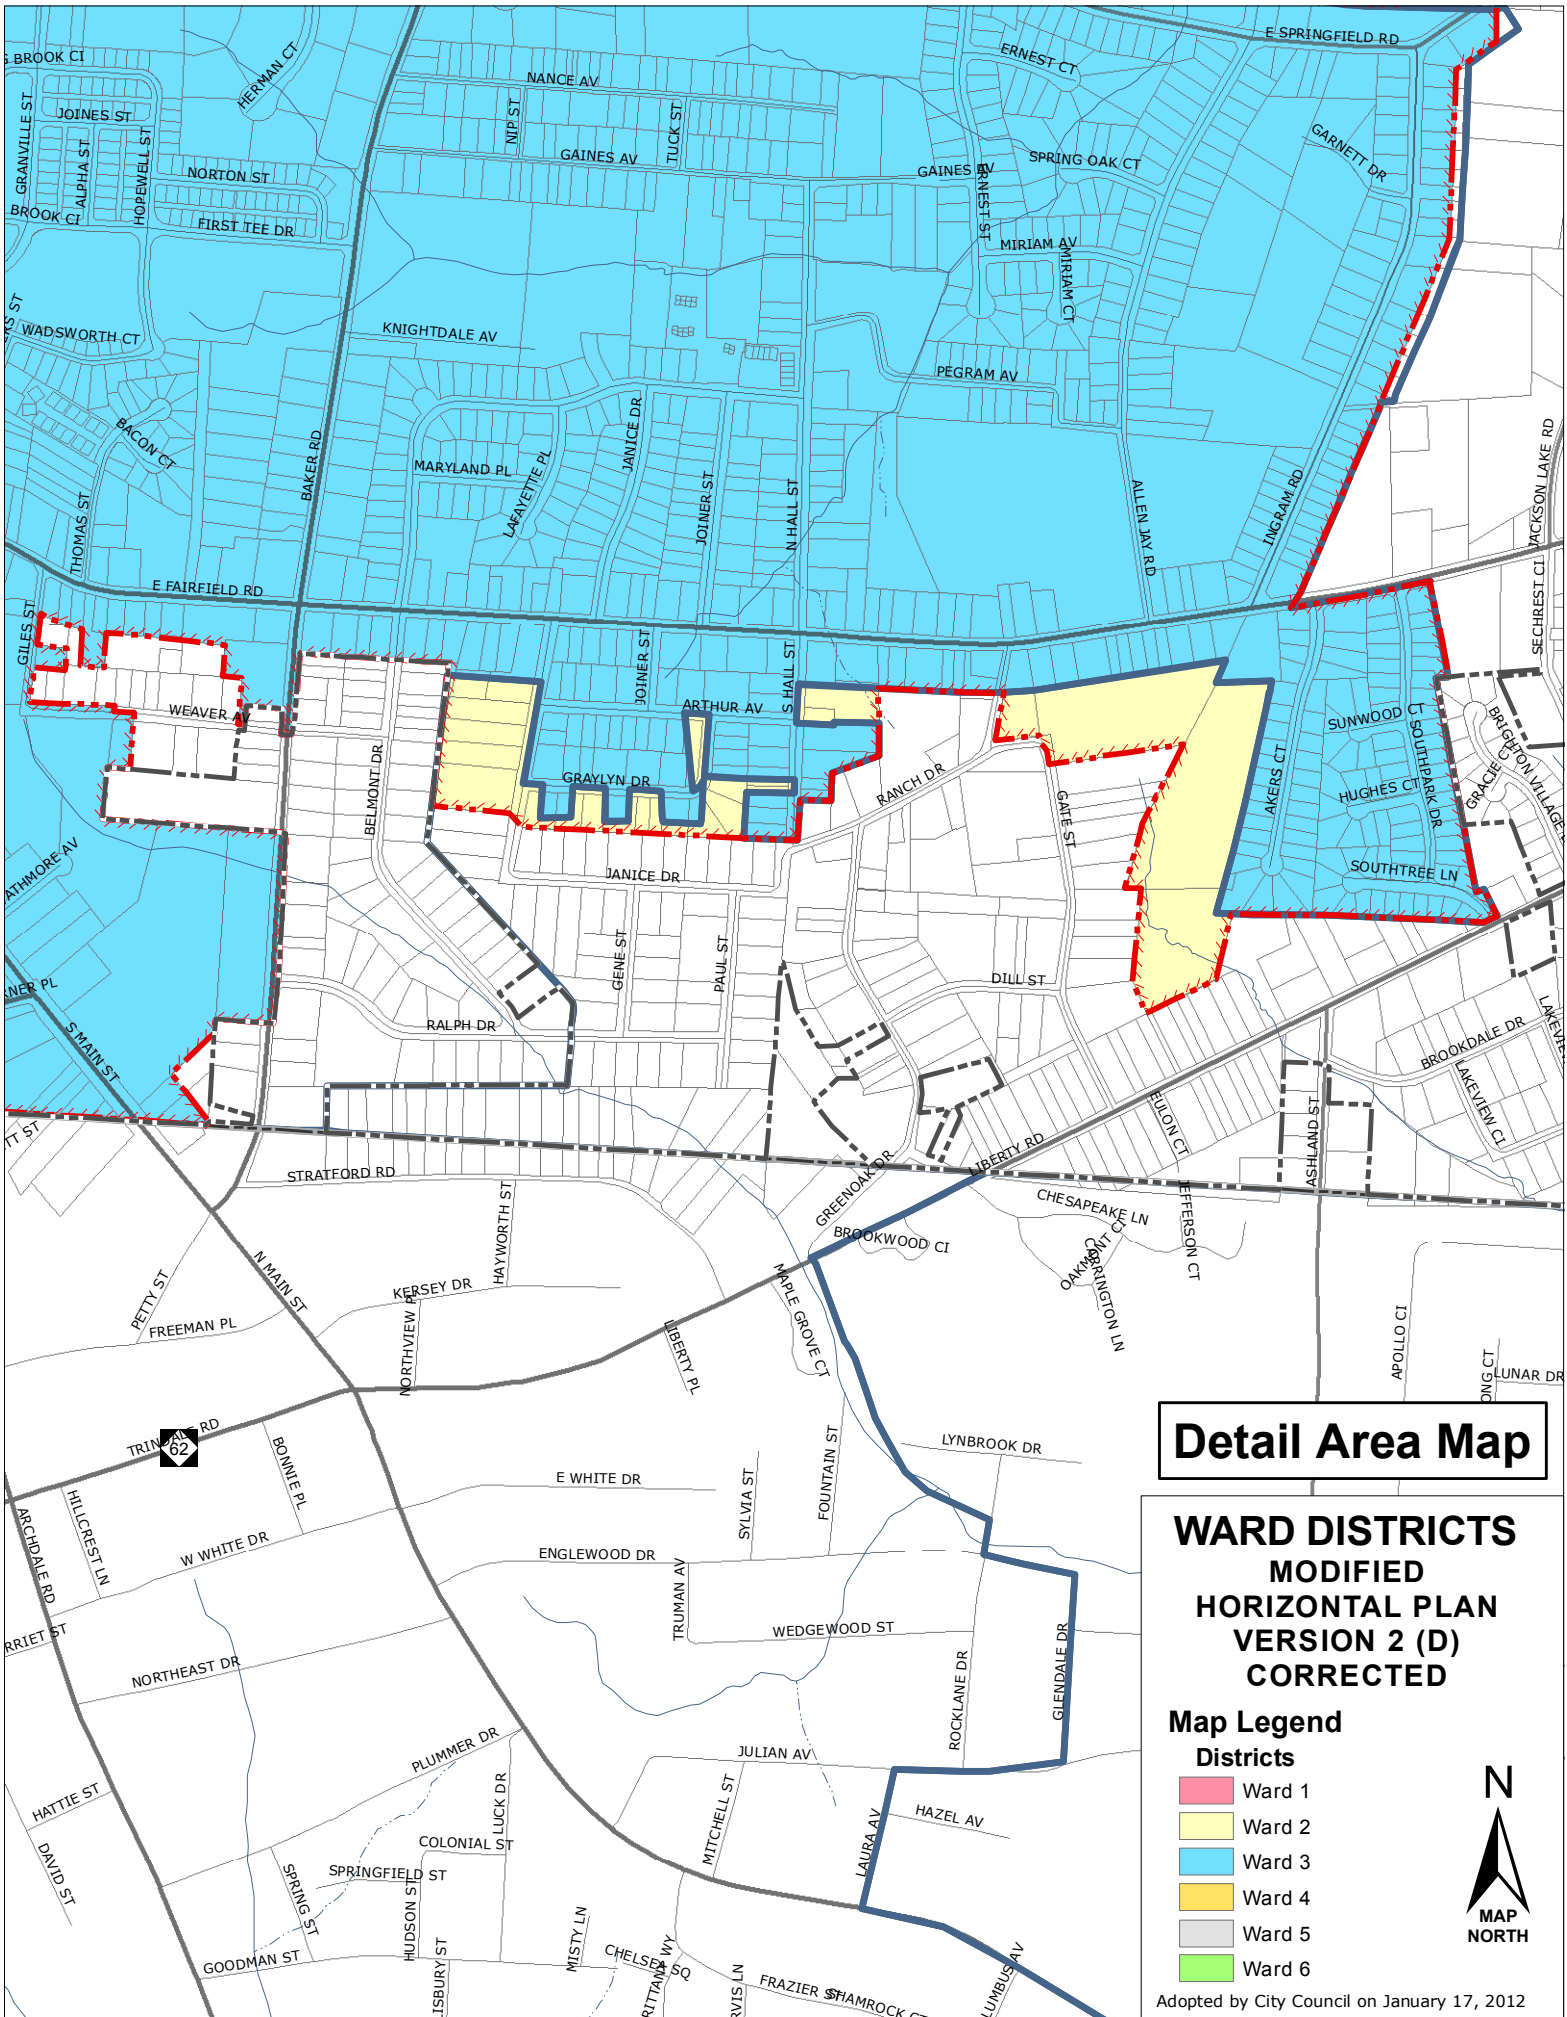

CITY OF HIGH POINT WARDS MODIFIED HORIZONTAL PLAN - VERSION 2 (D) CORRECTED

WARD DISTRICTS MODIFIED HORIZONTAL PLAN VERSION 2 (D) CORRECTED

- Map Legend**
- Districts**
- Ward 1
 - Ward 2
 - Ward 3
 - Ward 4
 - Ward 5
 - Ward 6

Detail Area Map

WARD DISTRICTS MODIFIED HORIZONTAL PLAN VERSION 2 (D) CORRECTED

Map Legend

- Districts**
- Ward 1
 - Ward 2
 - Ward 3
 - Ward 4
 - Ward 5
 - Ward 6

Adopted by City Council on January 17, 2012